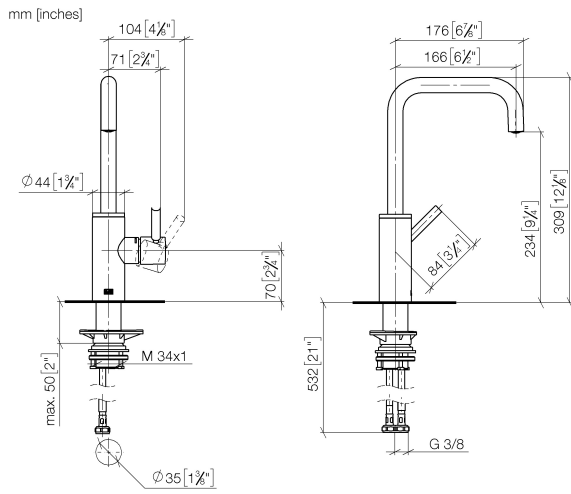

33 805 861

- 166mm projection
- pivotable spout 360°
- Optional swivel limiter available with swivel limiter set 12 820 970 90
- air-enriched flow
- max. flow 8 l/min at 3 bar flow pressure
- lead-free
- This product can help a building meet the requirements of Green Building Rating Systems, e.g. LEED®, BREEAM®, DGNB

**Recommended miscellaneous**

**Swivel limitation set -** 12 820 970 90

**Recommended miscellaneous**

**Strainer waste with control handle - Chrome** 10 712 970-00

**Recommended miscellaneous**

**Dispenser without rosette - Chrome** 82 424 970-00

33 805 861

**Flow rate chart**

**Certificates**

LGA\_38642.

WRAS\_240102021.

33 805 861